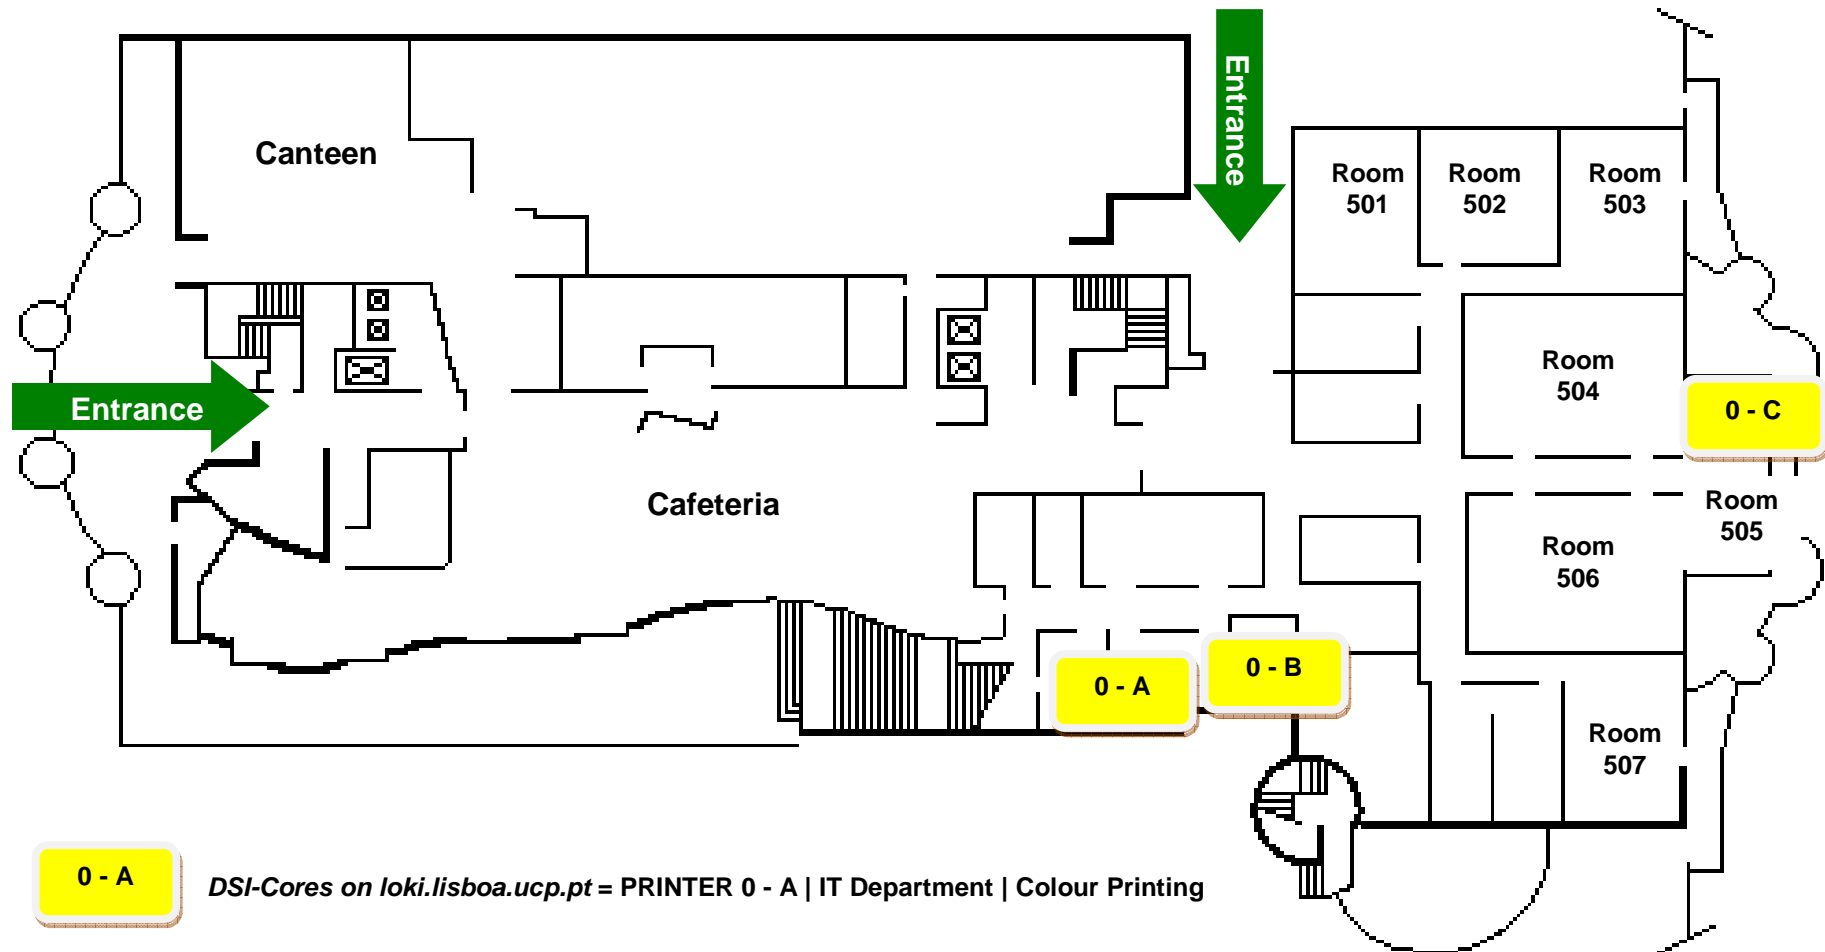

GROUND FLOOR

0 - A *DSI-Cores on loki.lisboa.ucp.pt = PRINTER 0 - A | IT Department | Colour Printing*

0 - B *DSI-Cores-Acetatos on loki.lisboa.ucp.pt = PRINTER 0 - B | IT Department | Colour Printing on Transparencies*

0 - C *FCEE-Licenciatura on loki.lisboa.ucp.pt = PRINTER 0 - C | Undergraduate Open-Space | B&W Single Sided Printing*