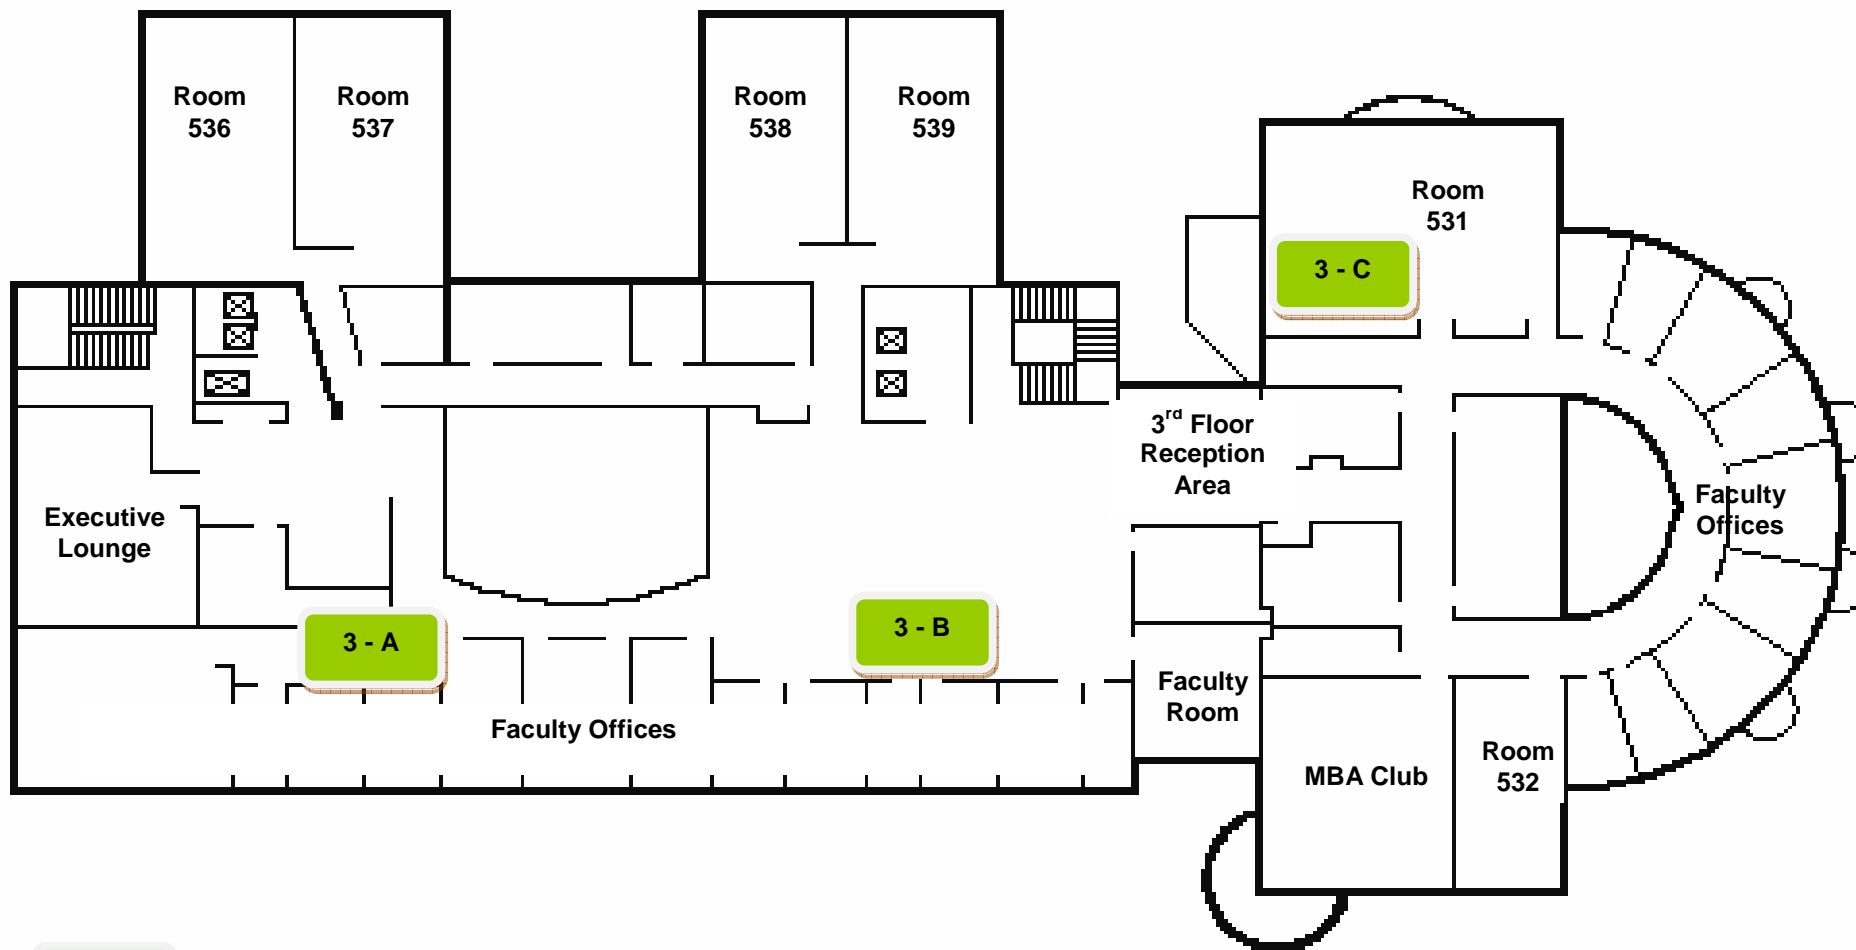

3rd FLOOR

FCEE-3PNorte on loki.lisboa.ucp.pt = PRINTER 3 - A | Executive Education Lobby | B&W Double Sided Printing

FCEE-3PAtrio on loki.lisboa.ucp.pt = PRINTER 3 - B | 3rd Floor Lobby | B&W Double Sided Printing

FCEE-Sala531 on loki.lisboa.ucp.pt = PRINTER 3 - C | Room 531 – B&W Double Sided Printing