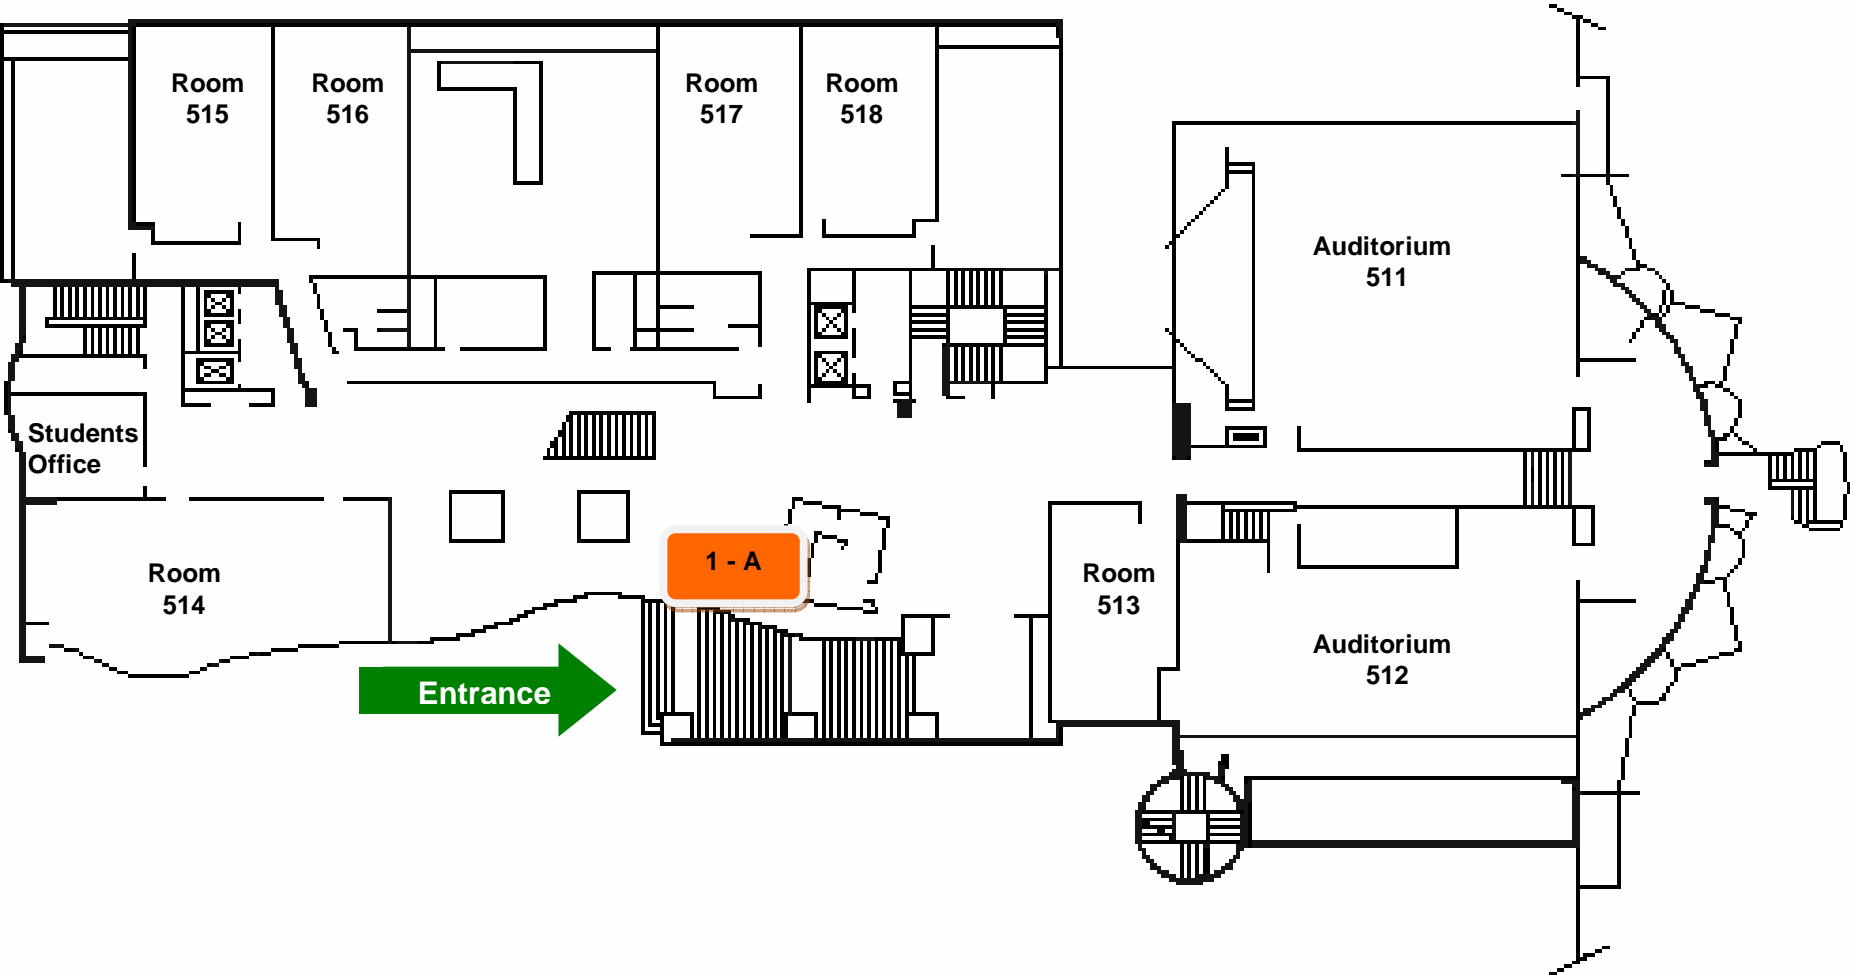

1st FLOOR

1 - A

FCEE-1PAtrio on loki.lisboa.ucp.pt = PRINTER 1 - A | 1st Floor Lobby | B&W Double Sided Printing